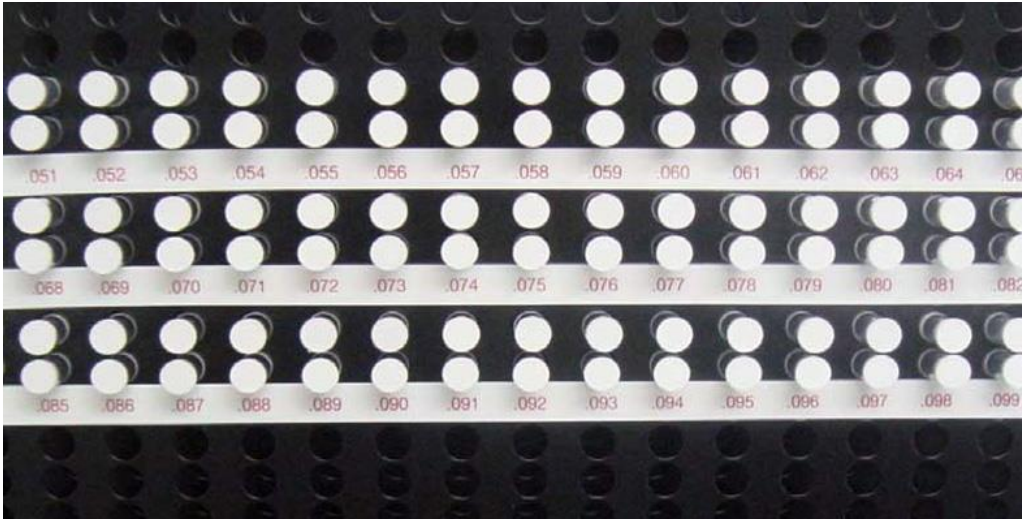

## Storage Rack

Paramount Die offers simple and easy to use storage systems to hold carbide draw inserts.